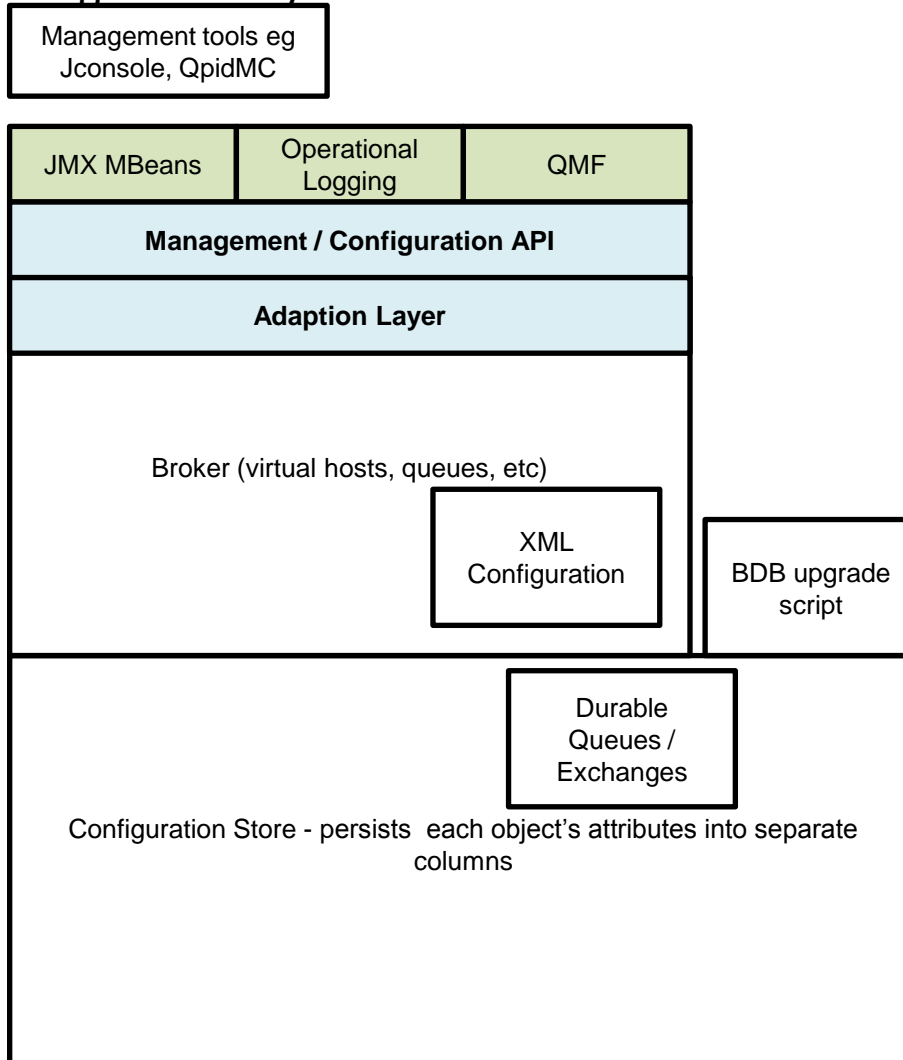

# Config refactoring

- Each slide shows our architecture at the end of a phase of this project
- Components that have been significantly modified are shown in blue
- The components that have been modified in a given phase are shown in **bold**.

# Add Management Layer API

# Store refactoring