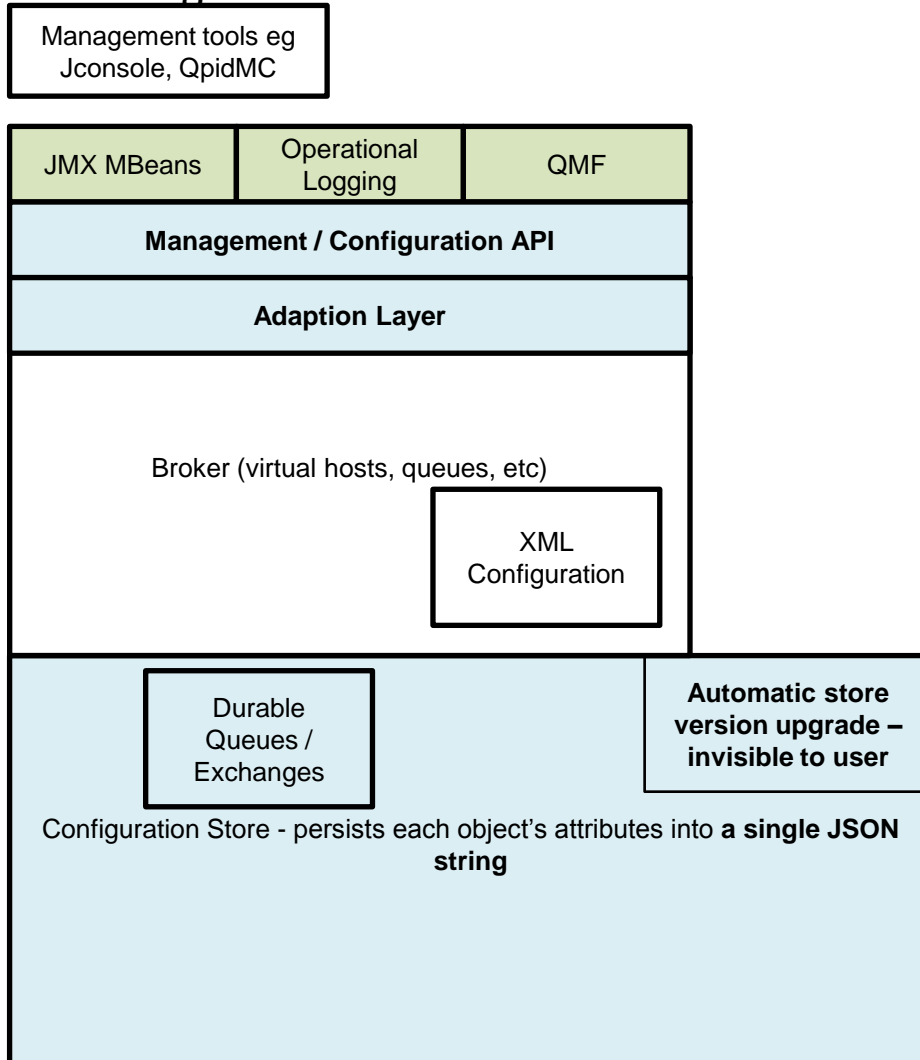

# Config refactoring

- Each slide shows our architecture at the end of a phase of this project
- Components that have been significantly modified are shown in blue
- The components that have been modified in a given phase are shown in **bold**.

# Add Management Layer API

# Store refactoring