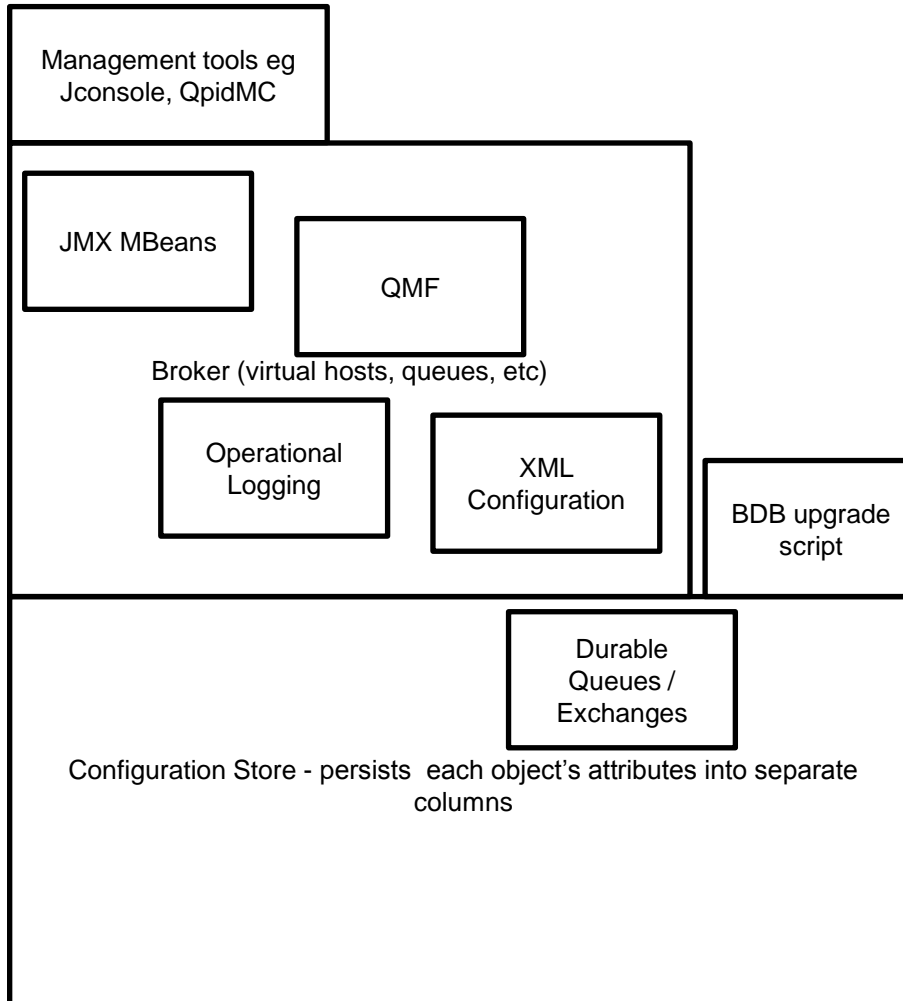

# Config refactoring

- Each slide shows our architecture at the end of a phase of this project
- Components that have been significantly modified are shown in blue
- The components that have been modified in a given phase are shown in **bold**.

# Add Management Layer API

# Store refactoring