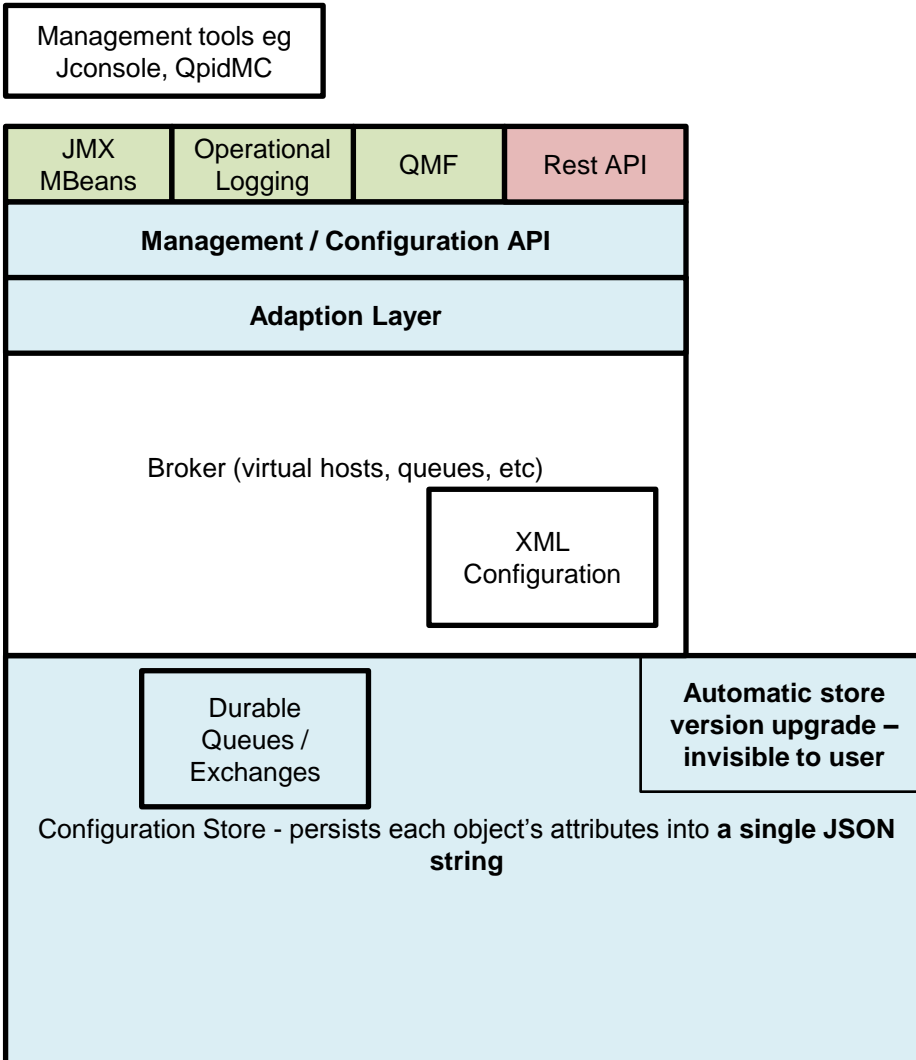

Introduce RESTful API