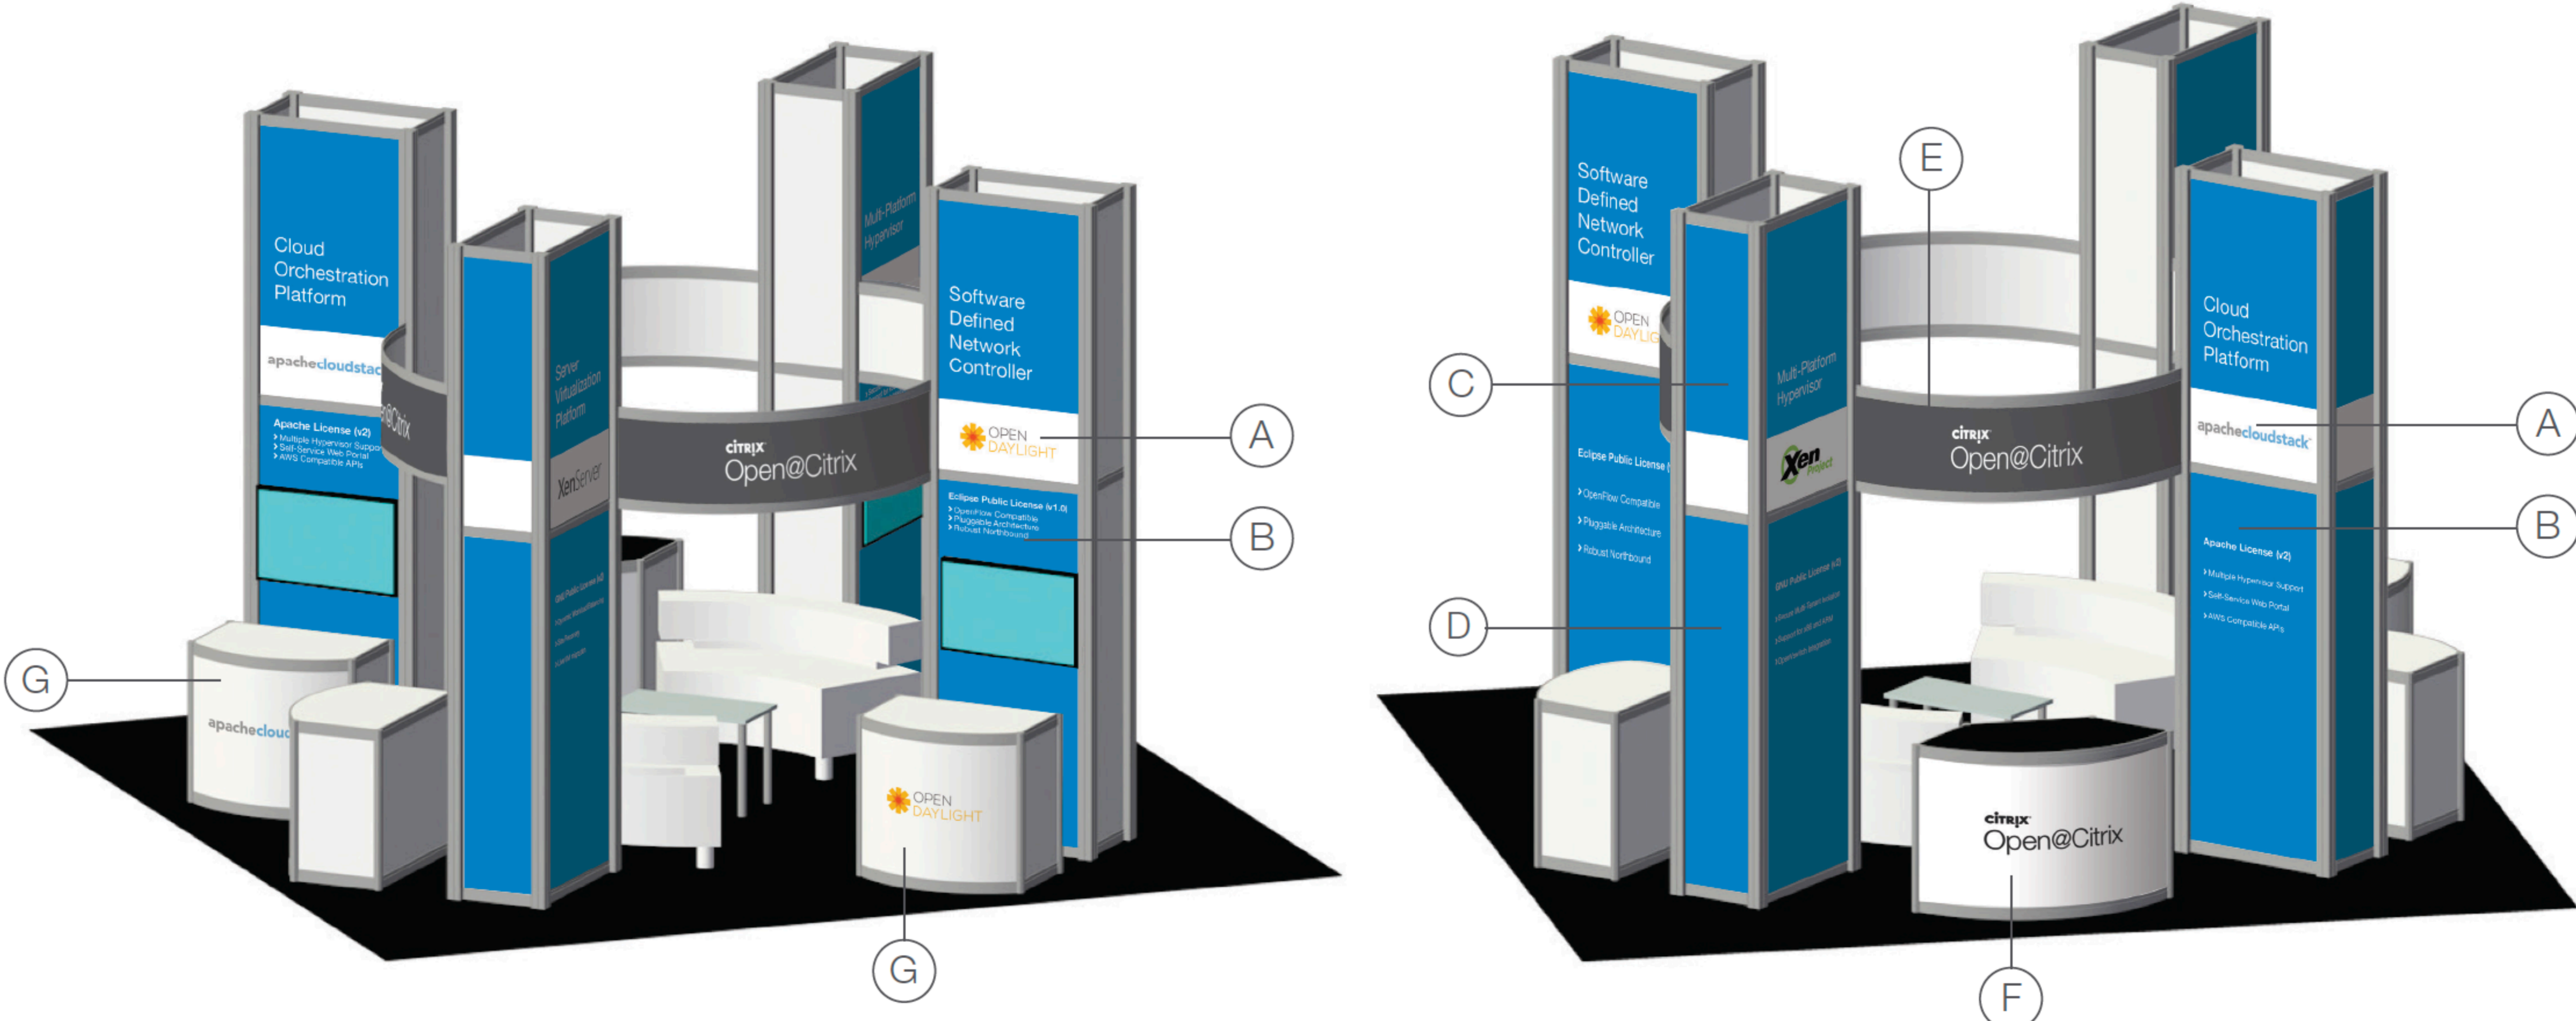

7199 Open@Citrix Booth Graphics for OSCON

- (A) Panel: 38"W x 68.75"H
- (B) Panel: 38"W x 94.25"H
- (C) Side Panel: 18.5"W x 68.75"H
- (D) Side Panel: 18.5"W x 94.25"H
- (E) Header Panel: 85.75"W x 18"H
- (F) Desk Front Panel: 60.5"W x 36.625"H

Tower X : XenProject

(A)
Panel: 38"W x 68.75"H

Multi-Platform Hypervisor

(B)
Panel: 38"W x 94.25"H

GNU Public License (v2)

- › Secure Multi-Tenant Isolation
- › Support for x86 and ARM
- › OpenVswitch Integration

www.xenproject.org

(B)
Panel: 38"W x 94.25"H
Monitor side

GNU Public License (v2)

- › Secure Multi-Tenant Isolation
- › Support for x86 and ARM
- › OpenVswitch Integration

www.xenproject.org

(G)
Desk Front Panel: 60.5"W x 36.625"H

www.opendaylight.org

Tower Z : XenServer

(A)
Panel: 38"W x 68.75"H

Server
Virtualization
Platform

XenServer

XenServer

(G)
Desk Front Panel: 60.5"W x 36.625"H

(B)
Panel: 38"W x 94.25"H