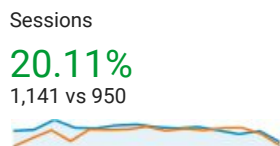

October 2017 Streams Board Report

All Users
+0.00% Sessions

Oct 9, 2017 - Jan 9, 2018
Compare to: Jul 8, 2017 - Oct 8, 2017

Overview

Oct 9, 2017 - Jan 9, 2018: Sessions

Jul 8, 2017 - Oct 8, 2017: Sessions