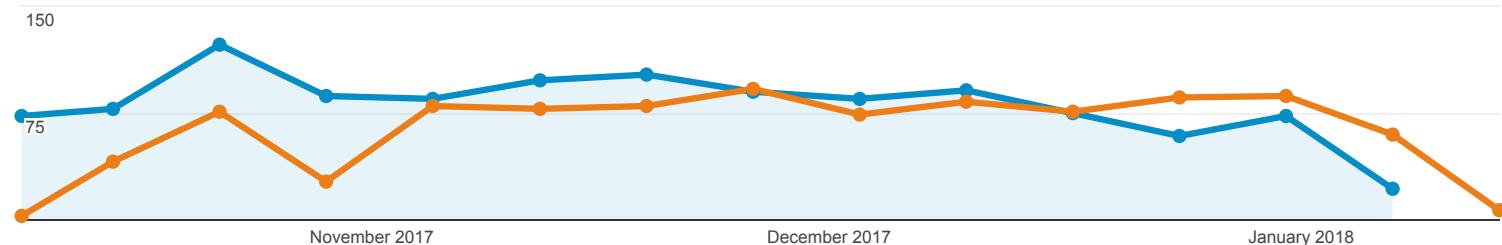

## October 2017 Streams Board Report

All Users  
+0.00% Sessions

Oct 9, 2017 - Jan 9, 2018  
Compare to: Jul 8, 2017 - Oct 8, 2017

### Overview

Oct 9, 2017 - Jan 9, 2018: Sessions

Jul 8, 2017 - Oct 8, 2017: Sessions

New Visitor Returning Visitor

Oct 9, 2017 - Jan 9, 2018

Jul 8, 2017 - Oct 8, 2017