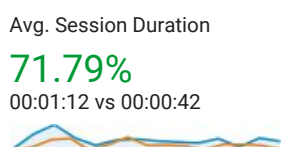

## October 2017 Streams Board Report

All Users  
+0.00% Sessions

Oct 9, 2017 - Jan 9, 2018  
Compare to: Jul 8, 2017 - Oct 8, 2017

### Overview

Oct 9, 2017 - Jan 9, 2018: Sessions

Jul 8, 2017 - Oct 8, 2017: Sessions

New Visitor Returning Visitor

Oct 9, 2017 - Jan 9, 2018

Jul 8, 2017 - Oct 8, 2017