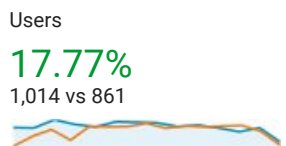

October 2017 Streams Board Report

All Users
+0.00% Sessions

Oct 9, 2017 - Jan 9, 2018
Compare to: Jul 8, 2017 - Oct 8, 2017

Overview

Oct 9, 2017 - Jan 9, 2018: Sessions

Jul 8, 2017 - Oct 8, 2017: Sessions