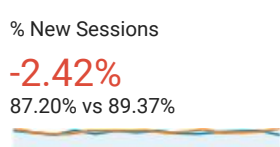

## October 2017 Streams Board Report

All Users  
+0.00% Sessions

Oct 9, 2017 - Jan 9, 2018  
Compare to: Jul 8, 2017 - Oct 8, 2017

### Overview

Oct 9, 2017 - Jan 9, 2018: Sessions

Jul 8, 2017 - Oct 8, 2017: Sessions

New Visitor Returning Visitor

Oct 9, 2017 - Jan 9, 2018

Jul 8, 2017 - Oct 8, 2017